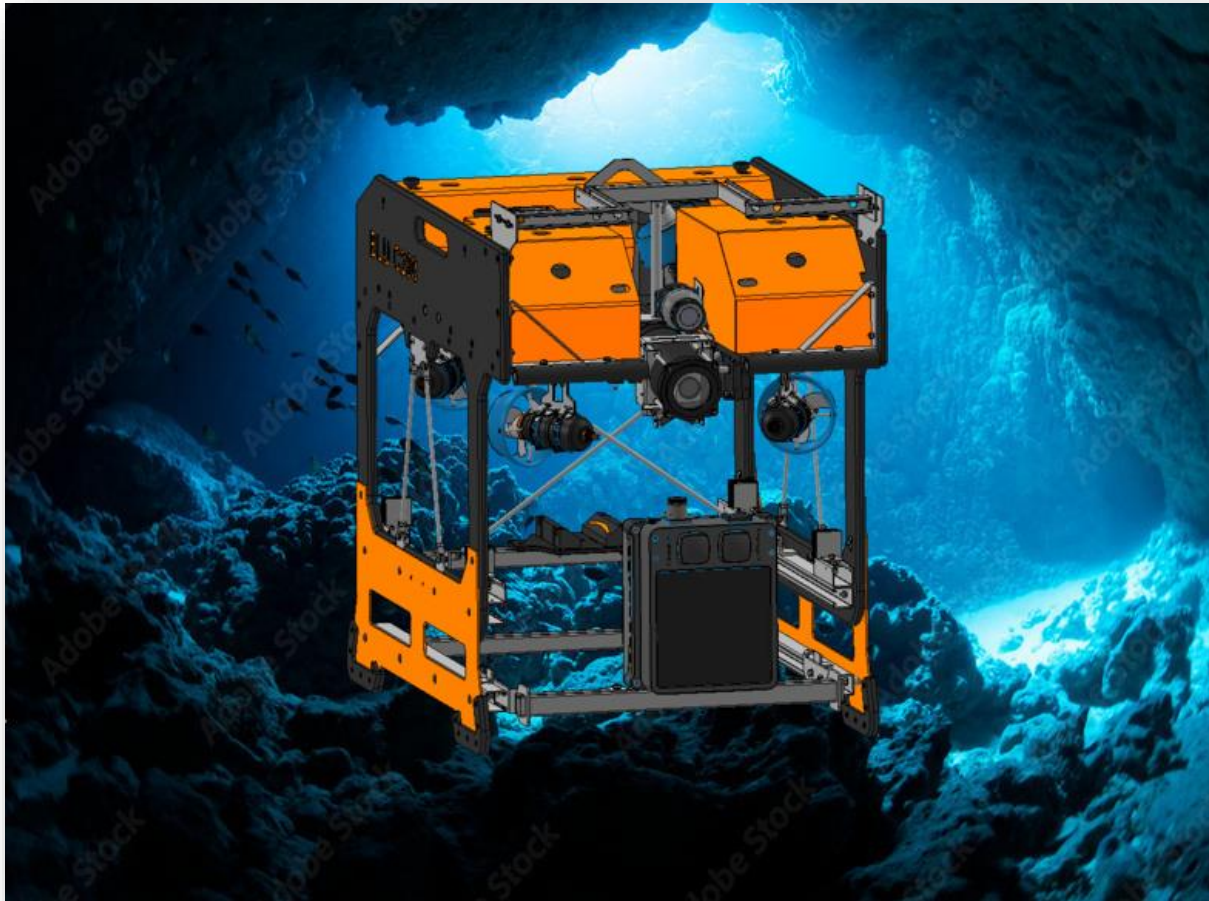

BLU C200 . . . *Tougher & Smarter*

INSPECTION, MAPPING and RESCUE!

BLU C200 with Skid (above pic)

L 46.6" (118.4 cm) x W 30.5" (77.5 cm) x H 32.0" (81.3 cm)

Skid adds 8.0" (20.3 cm) to height

BLU C100 (single vertical thruster)

www.jessejohn.com/blu-c